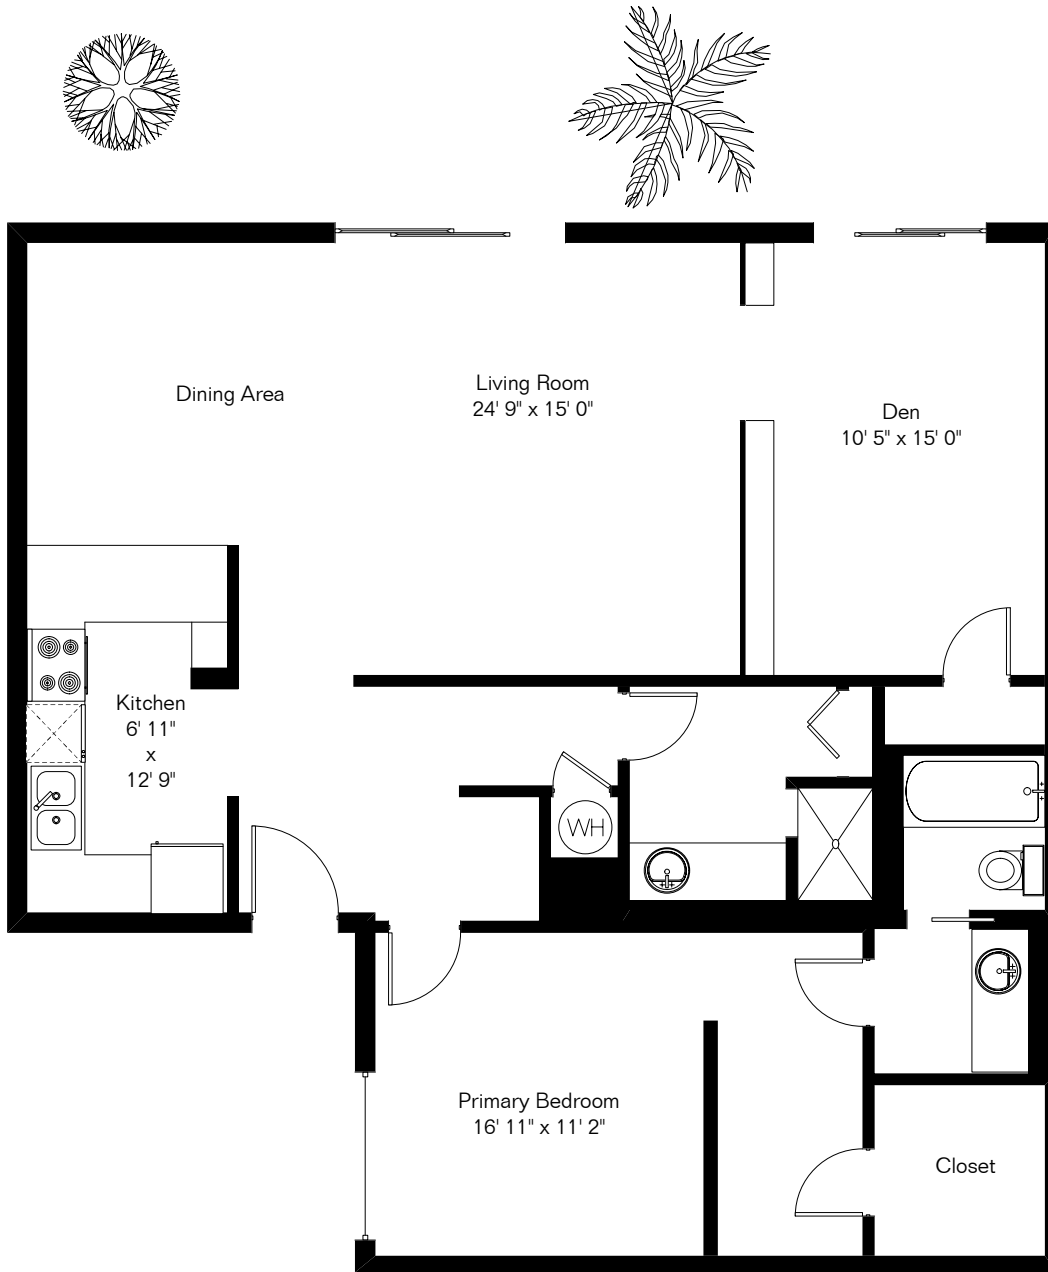

The square footages and room size information are deemed to be reliable but are not guaranteed and should be independently verified. This drawing is for marketing purposes only.

3940 E Timrod St Unit 169

Living Area 1,175 Sq Ft

Site Visit January 2025

0.0 ft. 3.0 ft. 5.0 ft. 10.0 ft.

Copyright 2025 Floor Plans First! LLC
All Rights Reserved.

Floor Plans First!
See the Floor Plan First™

FloorPlansFirst.com™
(520) 881-1500